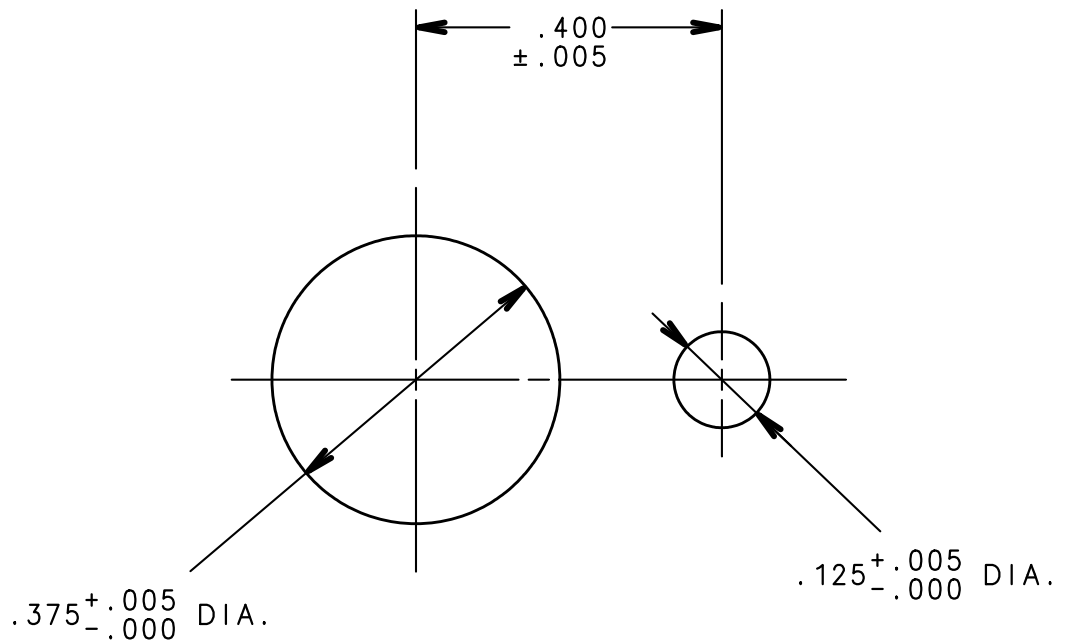

EITHER OPTION
CAN BE USED
FOR PANEL CUTOUT

RECOMMENDED PANEL CUTOUT
FOR 25L SERIES