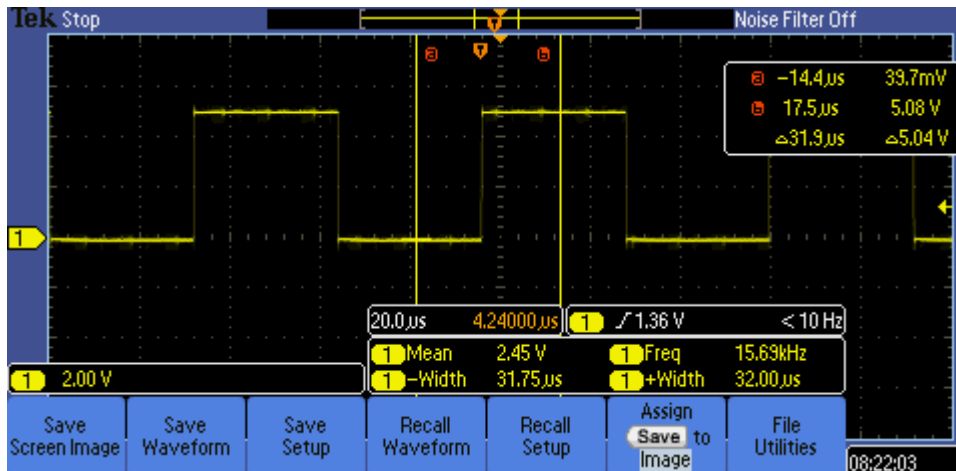

The scope captures below were taken from a Grayhill Gen 1 standard 12-button keypad with backlight brightness set to 50%.

OnSemi FDG6303N Q2 Pin 2 (Backlight PWM Signal):