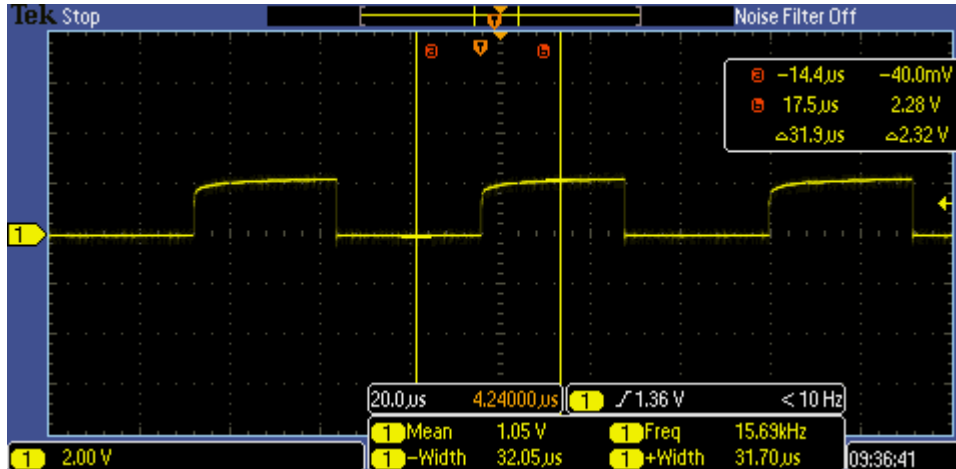

PRODUCT ADVISORY NOTICE

KEEPING YOU INFORMED OF PRODUCT CHANGES

MCC SI6303KDWS-TP Q2 Pin 6 (PWM Signal to LEDs):

Maximum LED Current Measured at 100% PWM.

OnSemi FDG6303N	MCC SI6303KDWS-TP	Nexperia PMGD175XNEX
18.1mA	18.2mA	18.2mA

Reason for Change

Current supplier is discontinuing this part number.

Effective Date

Products shipped from Grayhill on or after October 1, 2026 may include parts sourced from any approved supplier. Grayhill has full batch traceability of the part used on all production batches.

Part Numbers Affected

Affected part numbers are listed on pages 5-8.

Action Required

Please contact your Grayhill, Inc. Sales Area Leader for further information.

###