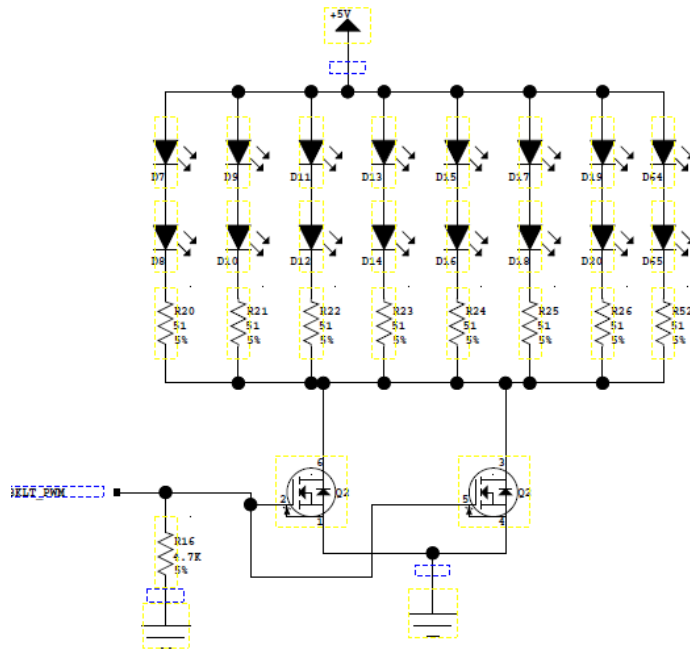

PRODUCT ADVISORY NOTICE

KEEPING YOU INFORMED OF PRODUCT CHANGES

Application summary:

The part is used for backlight brightness control as shown below. The Q2 FET is controlled by a PWM signal from the microcontroller.